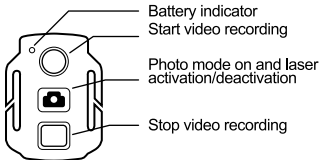

réf. notice : 1503.112

GEOMETRE

EN

G-EYE REMOTE CONTROL

1. Product description

This remote control is to be used with the G-EYE 720p and G-EYE 1080p camera models. It enables you to control these cameras remotely. Please note: Maximum range = 5 metres
Certain objects can adversely affect the range of the remote control

- Laser ON/OFF: hold down button 2 for 3 seconds
- If the battery indicator does not light up:
 - either the signal has not been sent
 - or the battery is empty.

2. Pairing the remote control with the camera
The remote control must be paired with your camera.

To do this follow the steps below:

1. Keep the video recording button of the G-EYE camera pressed down
2. While pressing down the button, switch the G-EYE camera to ON
3. Release the video recording button of the G-EYE camera
4. Press buttons 1 and 3 on the remote control at the same time
5. You should hear a confirmation beep.
6. Check the pairing by trying to take a photo with the remote control.